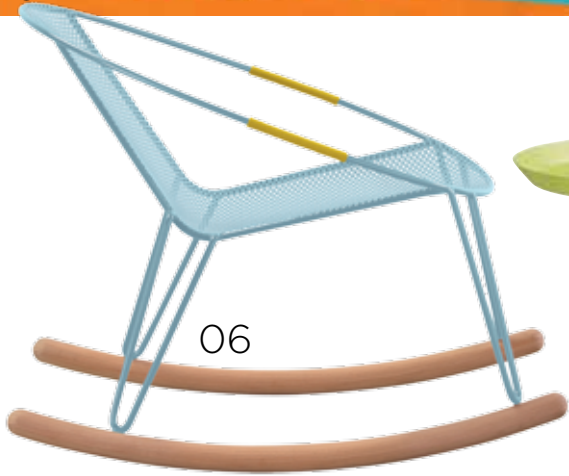

01

02

03

06

05

04

# Get the Look

**01:** *Mirror Man*, 2015, © Shaun Gladwell and Matthys Gerber. Courtesy Anna Schwartz Gallery and Sarah Cottier Gallery. [annaschwartzgallery.com](http://annaschwartzgallery.com) **02:** Strap mirror in grey, from \$410, [cultdesign.com.au](http://cultdesign.com.au) **03:** Silo leaning shelves, \$449, [mubuhome.com.au](http://mubuhome.com.au) **04:** Wells wide basket, \$70, [countryroad.com.au](http://countryroad.com.au) **05:** DLM side table, from \$390, [cultdesign.com.au](http://cultdesign.com.au) **06:** Valley Rocker designed by Adam Goodrum, \$1450, [madebytait.com.au](http://madebytait.com.au) **07:** Stellar Works QT Chillax chair, \$3005, [livingedge.com.au](http://livingedge.com.au) **08:** Cleo sofa, POA, [jardn.com.au](http://jardn.com.au) **09:** Notch wall hooks, from \$210, [cultdesign.com.au](http://cultdesign.com.au) **10:** Horizon armchair, \$495, [mattblatt.com.au](http://mattblatt.com.au)